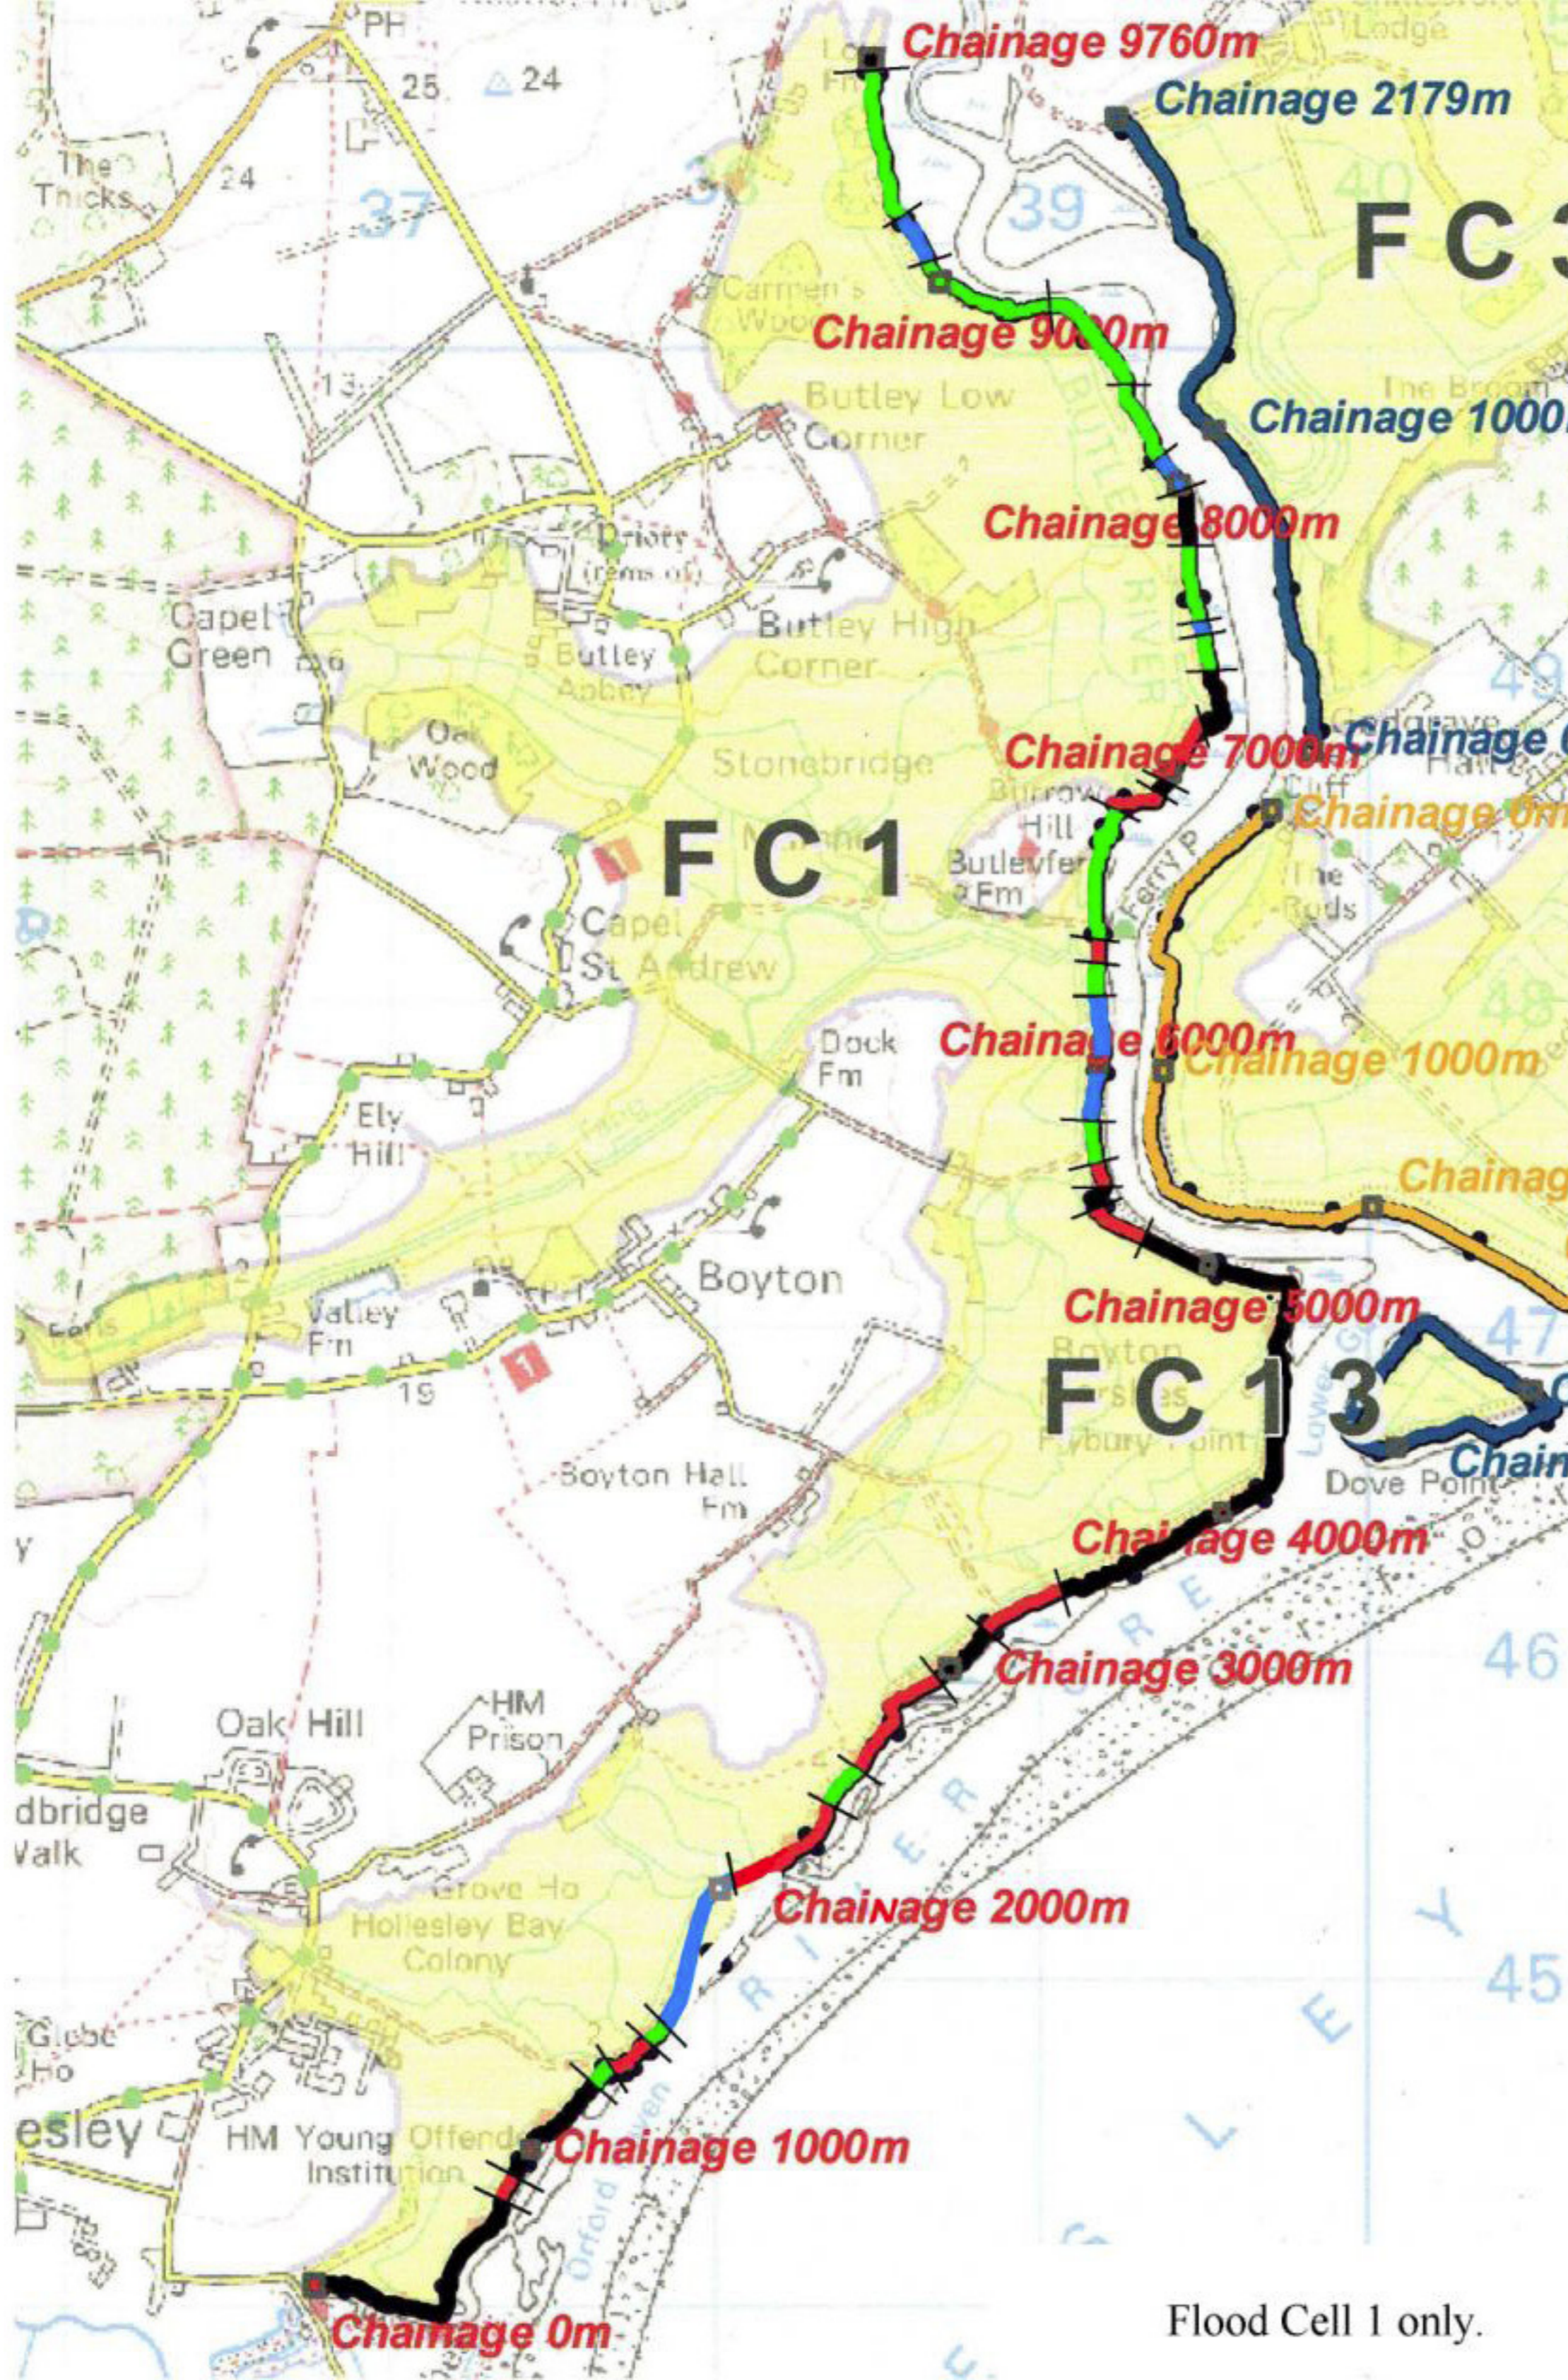

Map Key

BLACK - Will overtop and may breach during a 1:20 year event in 2012 but cannot survive a 1:20 year surge event in the year 2050.

RED - Will not overtop during a 1:75 year event in 2012. Can survive a 1:20 year surge event in the year 2050 but cannot survive a 1:75 year surge event in the year 2050.

BLUE - Will not overtop during a 1:200 year event in 2012. Can survive a 1:75 year surge event in the year 2050 but cannot survive a 1:200 year surge event in the year 2050.

GREEN - Can survive a 1:200 year surge event in the year 2050.

Flood Cell 1 only.